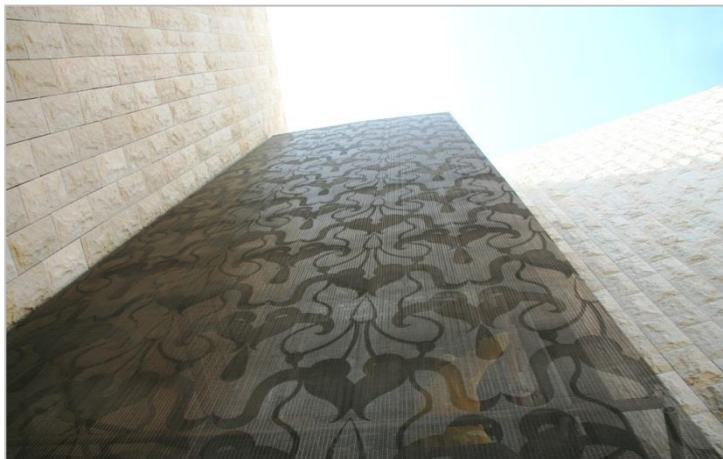

WORLD WIDE WEAVE

A model of sustainability: Stainless steel mesh as sun protection at the Education City in Qatar

Picture 1: Omega 1520 stainless steel mesh acts as sun protection and makes a contribution to the positive energy balance of the new residences in Doha.

Picture 2: By means of a special etching technique the mesh was decorated with ornaments.

Picture 3: 280 mesh panels were processed by GKD-USA Inc.

Picture 4 - 5: Smaller etching-projects have been realised by GKD in the USA before.